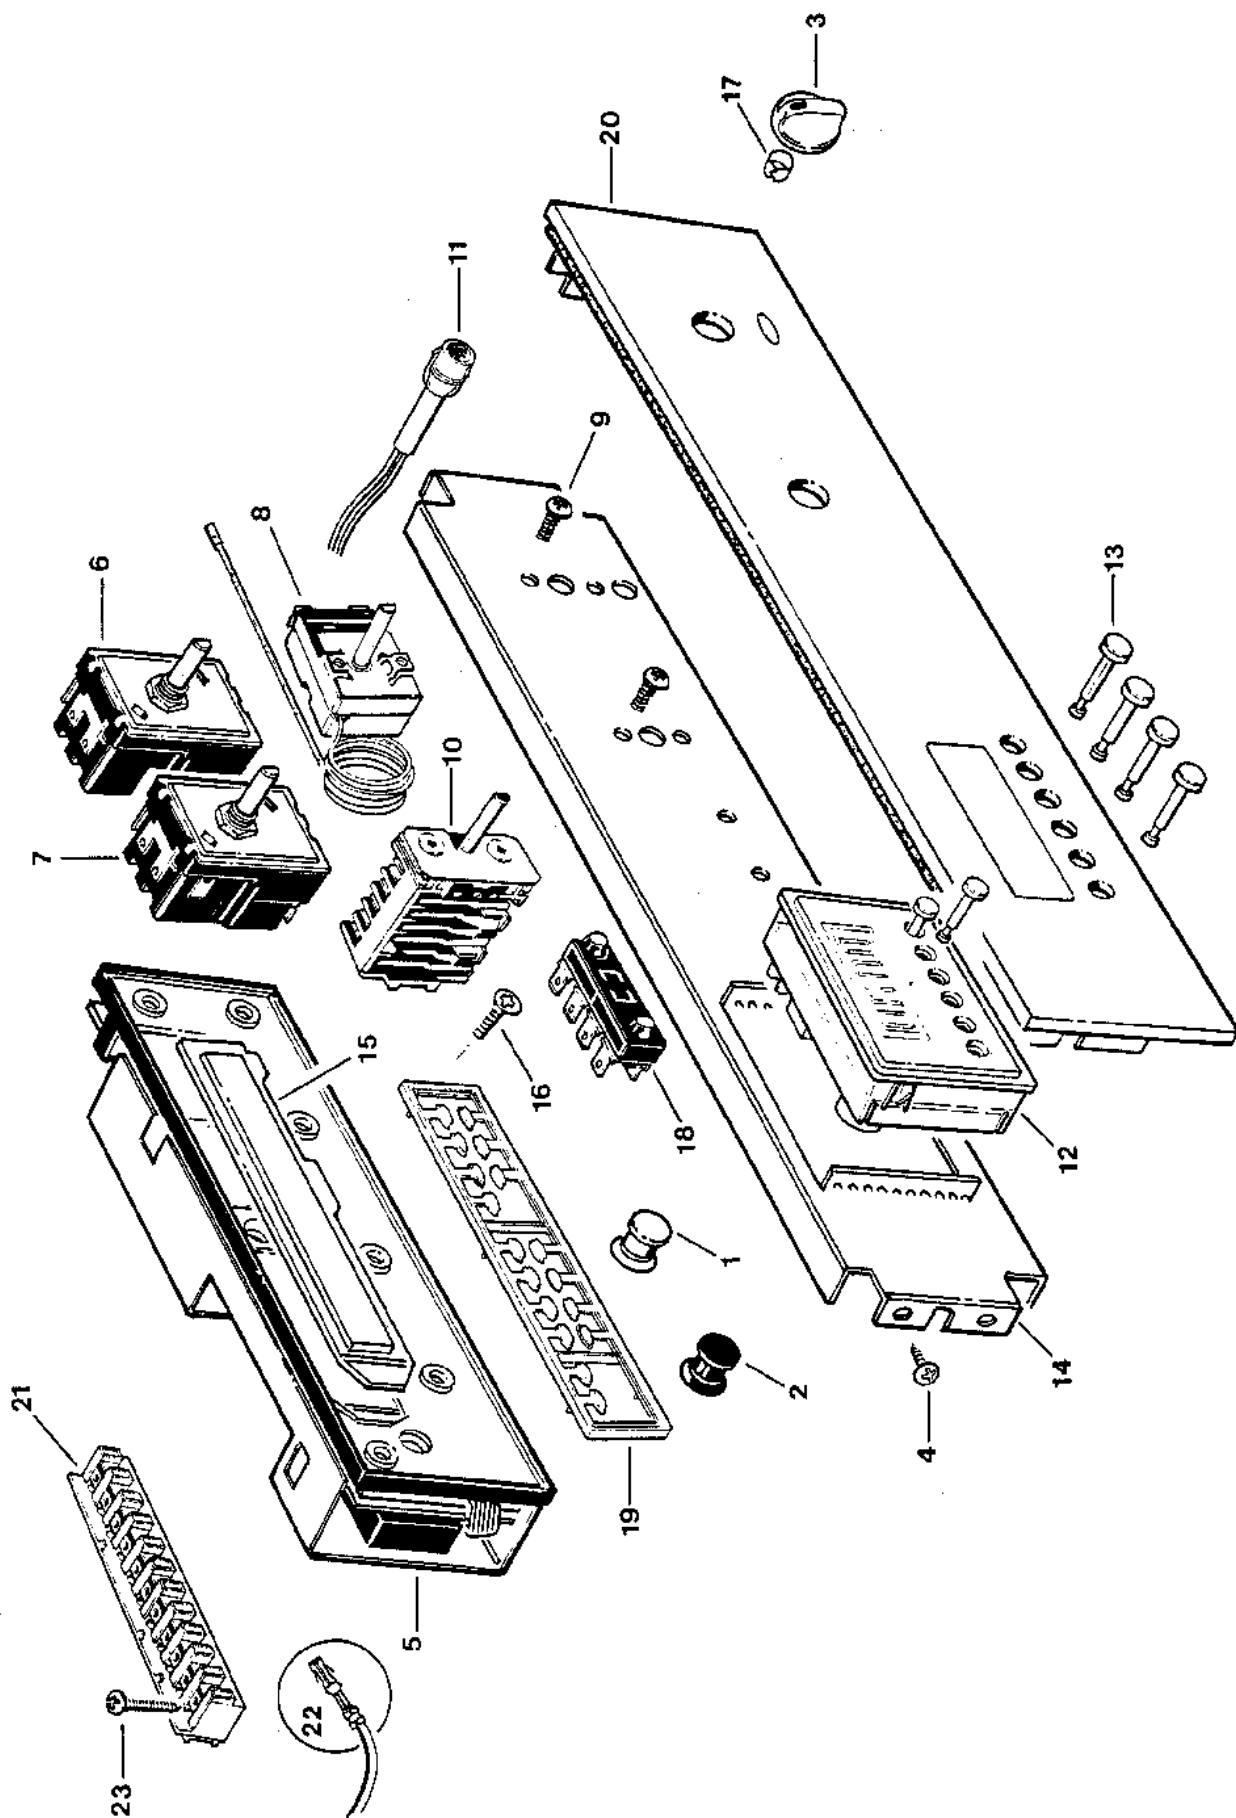

SHACKLOCK

WALL OVENS

MODELS

WO600X – WO600BE – WO600E

517581

CONTENTS

CONSOLE AREA	5
CONTROL PANELS	7
CONTROL PANEL MOUNTING	9
DOOR AREA	11
CABINET ASSY	13
ACCESSORIES AND ELEMENTS	17

Technical Publications
Fisher & Paykel Appliances
80 Springs Road, East Tamaki, Auckland
PO Box 58732, Greenmount, Auckland
NEW ZEALAND

CONSOLE AREA

ITEM NO.	PART NO.	DESCRIPTION
1	447624	Button Soft-Touch White
2	447622	Button Soft-Touch Black
3	447611	Knob Assy WH / SC DO°WO600X
4	556009	Screw ST8x3/8 Tab MSH PH HS NIP
5	447595	Controller Console Assy WO600X
6	447575	Energy Regulator Push & Turn TD409
7	447576	Energy Regulator Dual Push & Turn TD3409
8	571071	Thermostat EGO
9	556020	Screw MC M4x5 Pan PH MS NIP
10	572242	Switch Multifunction Classic
11	572684	Neon Assy 180mm SGF 13/12L
12	572642	Clock Electronic Orbihit Six (Diehl)
13	572671	Button Diehl White
14		Panel Control Mounting (see separate page)
15	572341	Lens Insert Console One Oven
16	556052	Screw ST 4x3/8 Plastic CSK PH NIPL
17	260160	Compression Ring
18	572341	Neutral Block
19	447560	Button Moulding SS Model
20		Panel Control Assy (see separate page)
21	355820	Terminal Connector Block
22	355856	Terminal AMP
23	556028	Screw ST 6x3/4 TAB PAN PH HS NIPL

1

2

3

4

5

CONTROL PANELS

ITEM NO.	PART NO.	DESCRIPTION
1	447604	Panel Control Assy WO600BE WW
2	447603	Panel Control Assy WO600E WW
3	447606	Panel Control Assy WO600X BK
	447605	Panel Control Assy WO600X WW
4	447607	Panel Control Assy WO600X MI
5	447609	Panel Control ST/ST Assy F&P WO600X
	447608	Panel Control ST/ST Assy SHACK WO600X

ITEM NO.	PART NO.	DESCRIPTION
31	572063	Multifunction Fan Motor
32	556037	Screw ST 8 x 5/8 Tab Pan PH SERR
33	571630	Probe Temperature Sensor Hycal
34	556002	Screws ST 6 x 1/2 Tab HXW PH HS Nip
35	571645	Socket Probe Meat Diehl
36	571673	Harness Meat Probe TM620
37	571672	Harness Controller / Probe / Hycal Sensor
38	572116	Controller power Assy
39	447508	Cover Wiring Back
40	571878	Cover Inspection
41	447612	Grommet Mains Cable