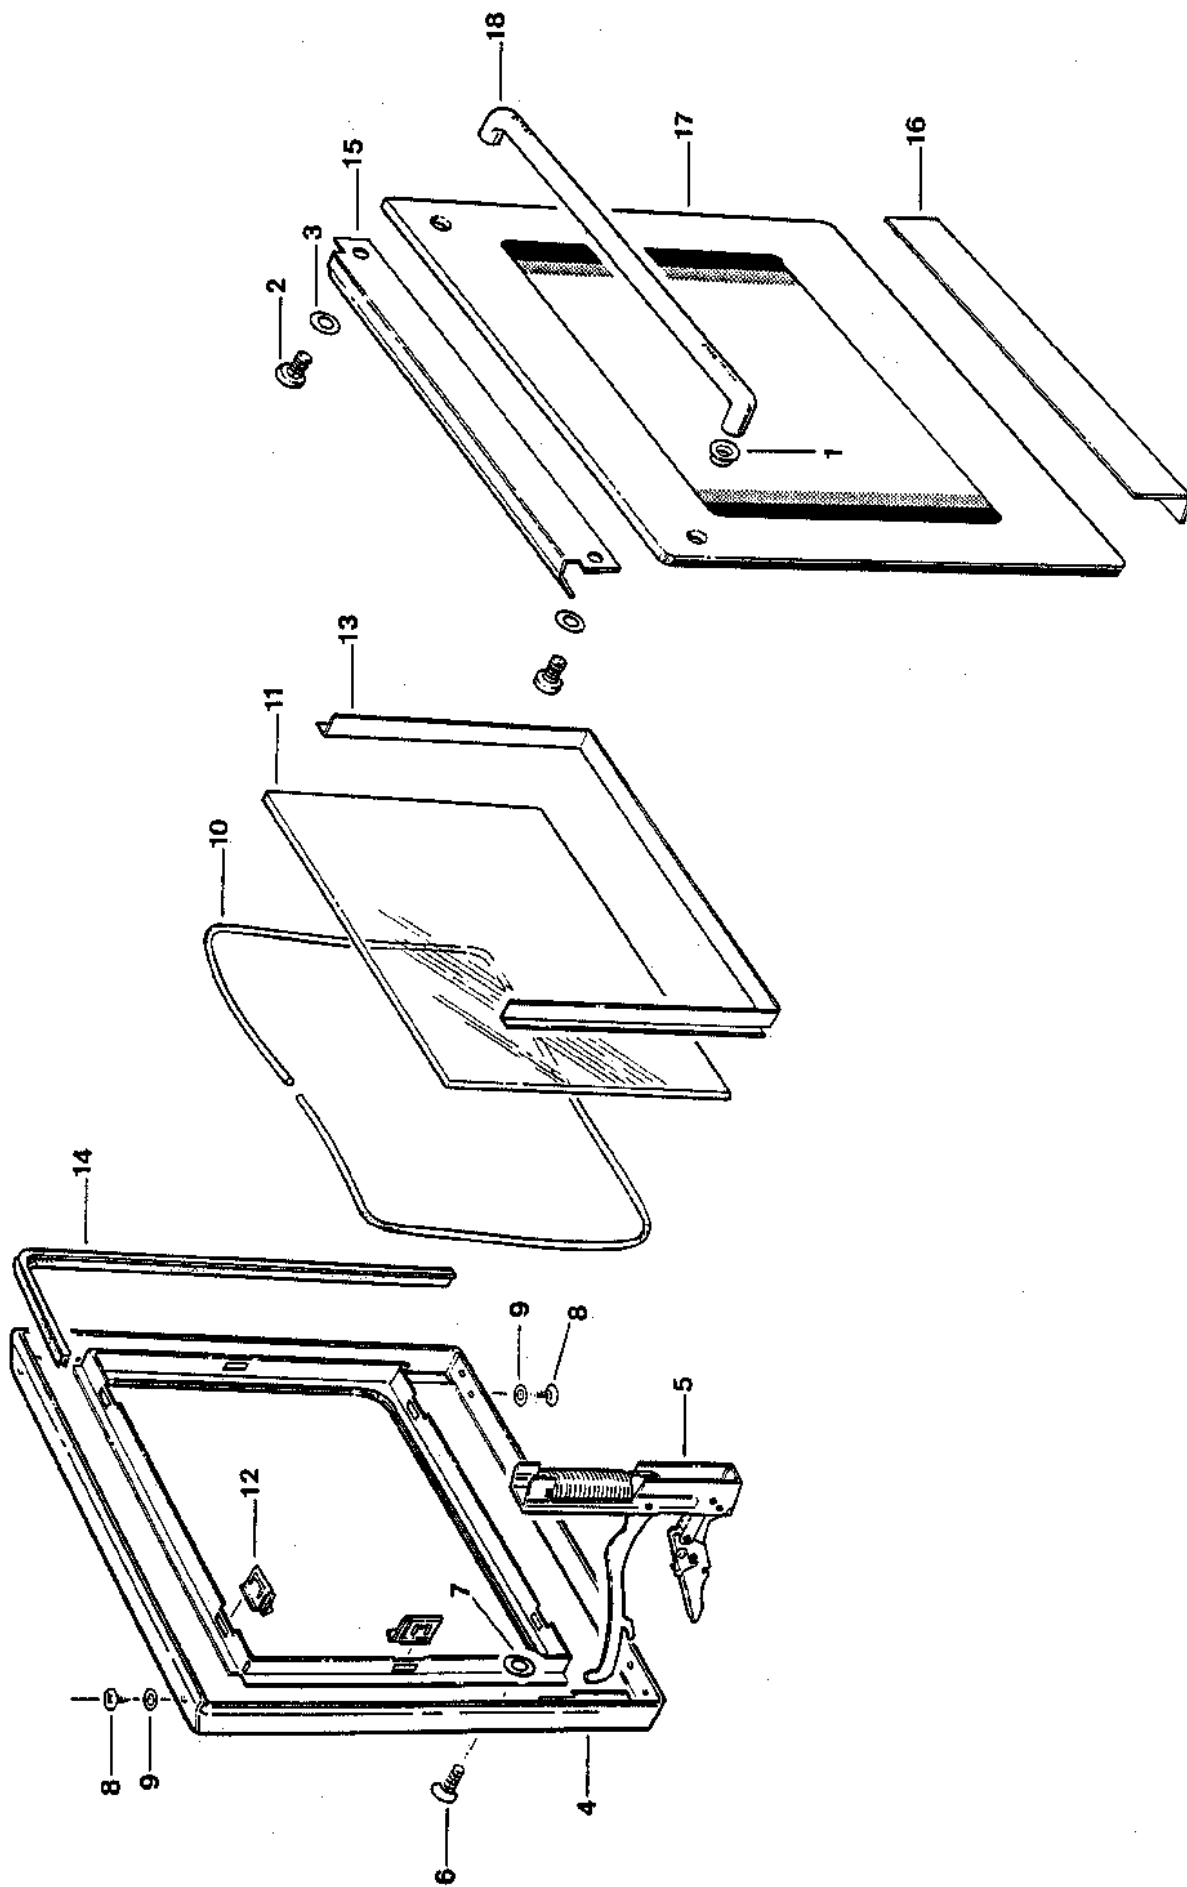

1

2

3

CONTROL PANEL MOUNTING

ITEM NO.	PART NO.	DESCRIPTION
1	447504	Panel Control Mounting WO600X
2	447526	Panel Control Mounting WO600E
3	447532	Panel Control Mounting WO600BE

DOOR AREA

ITEM NO.	PART NO.	DESCRIPTION
1	572042	Grommet 'D' and SQ Handle WH
	572044	Grommet 'D' and SQ Handle BK
2	572228	Screw Limit Handle Door *
3	556522	Washer 16 9.5 0.8 Fibre
4	447536	Door Inner Enamel WO600 DK BR
5	447525	Hinge
6	556072	Screw MC M5x8 CSK PH MS Bk
7	556523	Washer 5.0 10.3 0.8 Alum
8	556074	Screw ST 8x8mm Tab MTS PH HS Bk
9	556504	Washer 4.0 10.0 0.4 Fibre
10	572240	Gasket Window C/L 1.555m
11	572113	Glass Door Inner 610 Heat Reflect
12	571733	Clip Window Pack 610
13	447613	Trim Window WO600
14	447535	Gasket Door WO600 C/L 1450mm
15	447514	Bracket Inner Door Top
16	447516	Bracket Inner Door Bottom
17	447534	Glass Door Outer 'D' Handle WH WO600
	447571	Glass Door Outer 'D' Handle BK WO600
	447572	Glass Door Outer 'D' Handle MI Plain WO600
	447594	Door Outer Stainless Assy WO600
	447590	Handle 'D' Soft-Touch BK
18	447591	Handle 'D' Stainless
	572588	Handle 'D' Shacklock Chef Multi WH
	447598	Handle 'D' Shacklock Chef Master BK
	447597	Handle 'D' Shacklock Chef Master WH
	572503	Handle 'D' F&P Soft-Touch WH
	572384	Handle 'D' F&P Multifunction WH