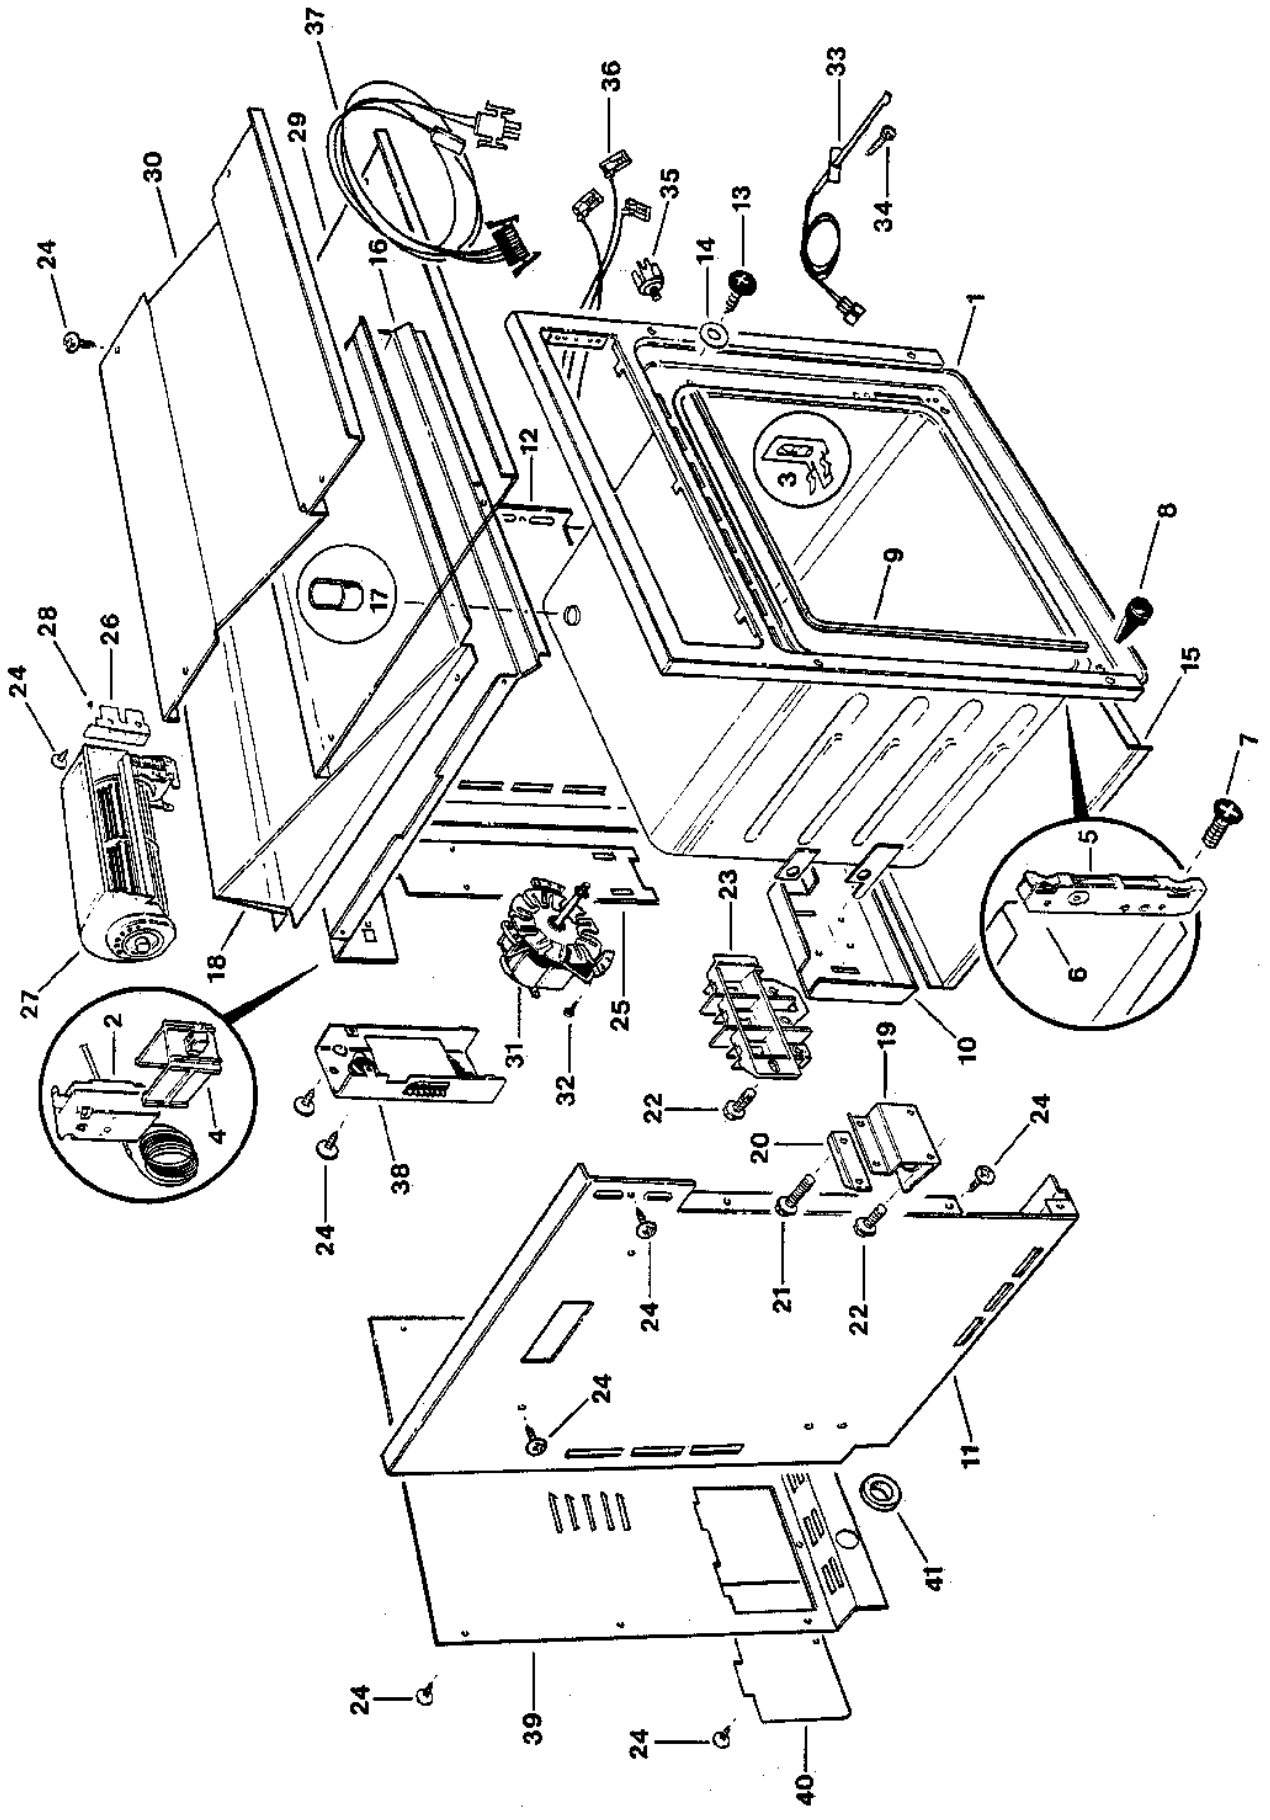

CABINET ASSY

ITEM NO.	PART NO.	DESCRIPTION
1	447579	Oven & Frame Enamel F600 DK BR
	447546	Oven & Frame Enamel F600 Electronic
2	572604	Thermostat Overheat EGO
3	471651	Clip Thermostat Tube 3mm
4	572599	Support Thermostat Overheat
5	447524	Hinge Counter Support
6	447580	Guard Hinge
7	556072	Screw MC M5x8 CSK PH MS Bk
8	447549	Buffer Door WO600
9	447551	Gasket Oven WO600
10	447512	Bracket Support Oven
11	447510	Panel Side Left
12	447511	Panel Side Right
13	556078	Screw ST 8 x 1/2 TAB MTS PH HS BK
14		NOT USED
15	447509	Panel Insulation Base
16	447506	Panel Insulation Fan Duct
17	447520	Vent Tube WO600
18	447505	Bracket Mounting Fan Duct
19	75017	Plate Cable Entry
20	74152	Clamp Cable Entry
21	556015	Screw ST 1024 x 7/8 T23 HXW PH HS
22	556012	Screw ST 1024 x 1/2 T23 HXW PH HS
23	572640	Terminal Block Mains
24	556009	Screw ST 8x3/8 Tab MSH PH HS Nip
25	447519	Plate Support Power Way Unit
26	447531	Bracket Control Glass/Fan WO600
27	572709	Motor Fan SEL QLN 65/0018-3015
28	556047	Screw ST 4 x 3/8 Tab Pan PH HS Nip
29	447507	Cover Wiring Top
30	447544	Cover Wiring Top WO600BE