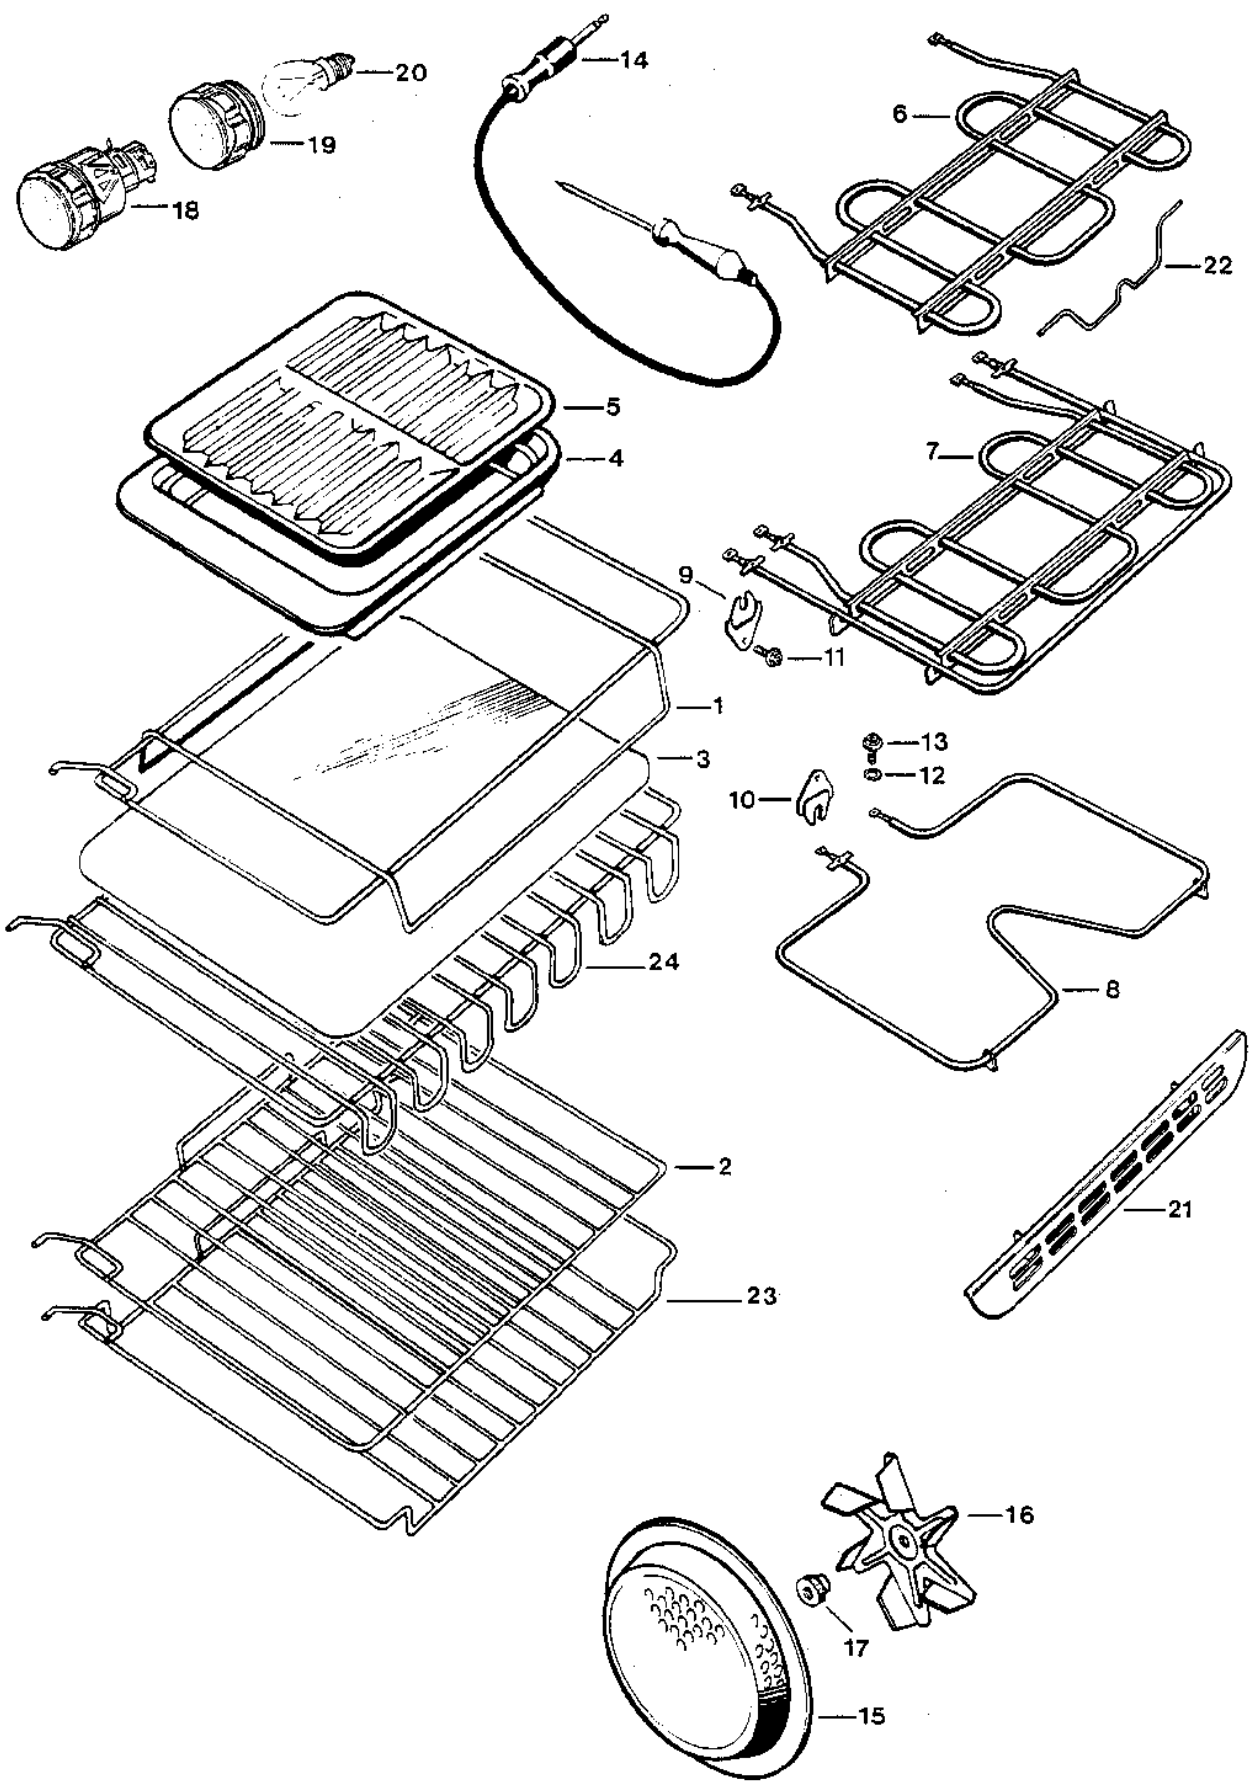

* As of March 1995 both screw and washer will be replaced by 572710 Screw Limit Door 5.5m.

CABINET ASSY

ITEM NO.	PART NO.	DESCRIPTION
1	447579	Oven & Frame Enamel F600 DK BR
	447546	Oven & Frame Enamel F600 Electronic
2	572604	Thermostat Overheat EGO
3	471651	Clip Thermostat Tube 3mm
4	572599	Support Thermostat Overheat
5	447524	Hinge Counter Support
6	447580	Guard Hinge
7	556072	Screw MC M5x8 CSK PH MS Bk
8	447549	Buffer Door WO600
9	447551	Gasket Oven WO600
10	447512	Bracket Support Oven
11	447510	Panel Side Left
12	447511	Panel Side Right
13	556078	Screw ST 8 x 1/2 TAB MTS PH HS BK
14		NOT USED
15	447509	Panel Insulation Base
16	447506	Panel Insulation Fan Duct
17	447520	Vent Tube WO600
18	447505	Bracket Mounting Fan Duct
19	75017	Plate Cable Entry
20	74152	Clamp Cable Entry
21	556015	Screw ST 1024 x 7/8 T23 HXW PH HS
22	556012	Screw ST 1024 x 1/2 T23 HXW PH HS
23	572640	Terminal Block Mains
24	556009	Screw ST 8x3/8 Tab MSH PH HS Nip
25	447519	Plate Support Power Way Unit
26	447531	Bracket Control Glass/Fan WO600
27	572709	Motor Fan SEL QLN 65/0018-3015
28	556047	Screw ST 4 x 3/8 Tab Pan PH HS Nip
29	447507	Cover Wiring Top
30	447544	Cover Wiring Top WO600BE

ITEM NO.	PART NO.	DESCRIPTION
31	572063	Multifunction Fan Motor
32	556037	Screw ST 8 x 5/8 Tab Pan PH SERR
33	571630	Probe Temperature Sensor Hycal
34	556002	Screws ST 6 x 1/2 Tab HXW PH HS Nip
35	571645	Socket Probe Meat Diehl
36	571673	Harness Meat Probe TM620
37	571672	Harness Controller / Probe / Hycal Sensor
38	572116	Controller power Assy
39	447508	Cover Wiring Back
40	571878	Cover Inspection
41	447612	Grommet Mains Cable