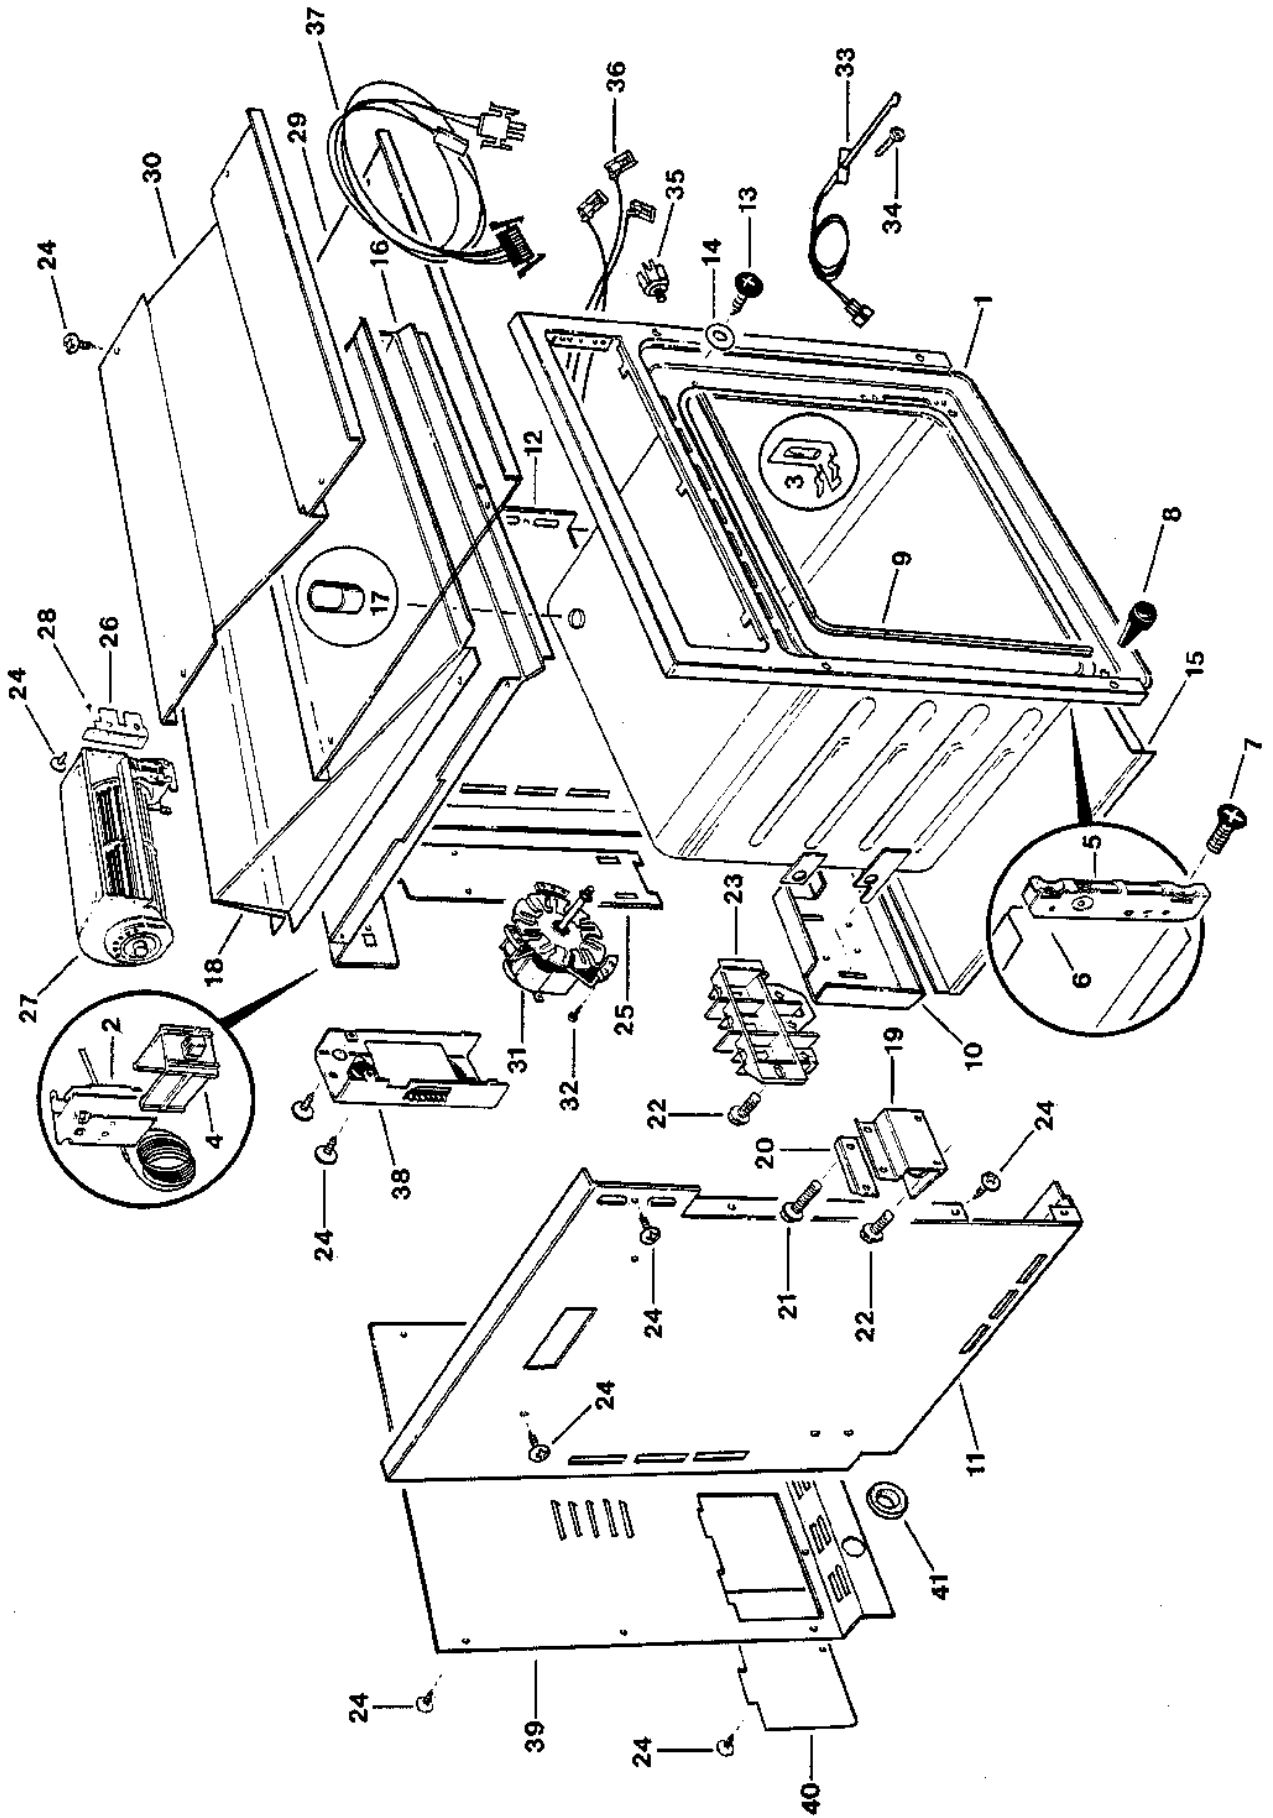

ITEM NO.	PART NO.	DESCRIPTION
31	572063	Multifunction Fan Motor
32	556037	Screw ST 8 x 5/8 Tab Pan PH SERR
33	571630	Probe Temperature Sensor Hycal
34	556002	Screws ST 6 x 1/2 Tab HXW PH HS Nip
35	571645	Socket Probe Meat Diehl
36	571673	Harness Meat Probe TM620
37	571672	Harness Controller / Probe / Hycal Sensor
38	572116	Controller power Assy
39	447508	Cover Wiring Back
40	571878	Cover Inspection
41	447612	Grommet Mains Cable