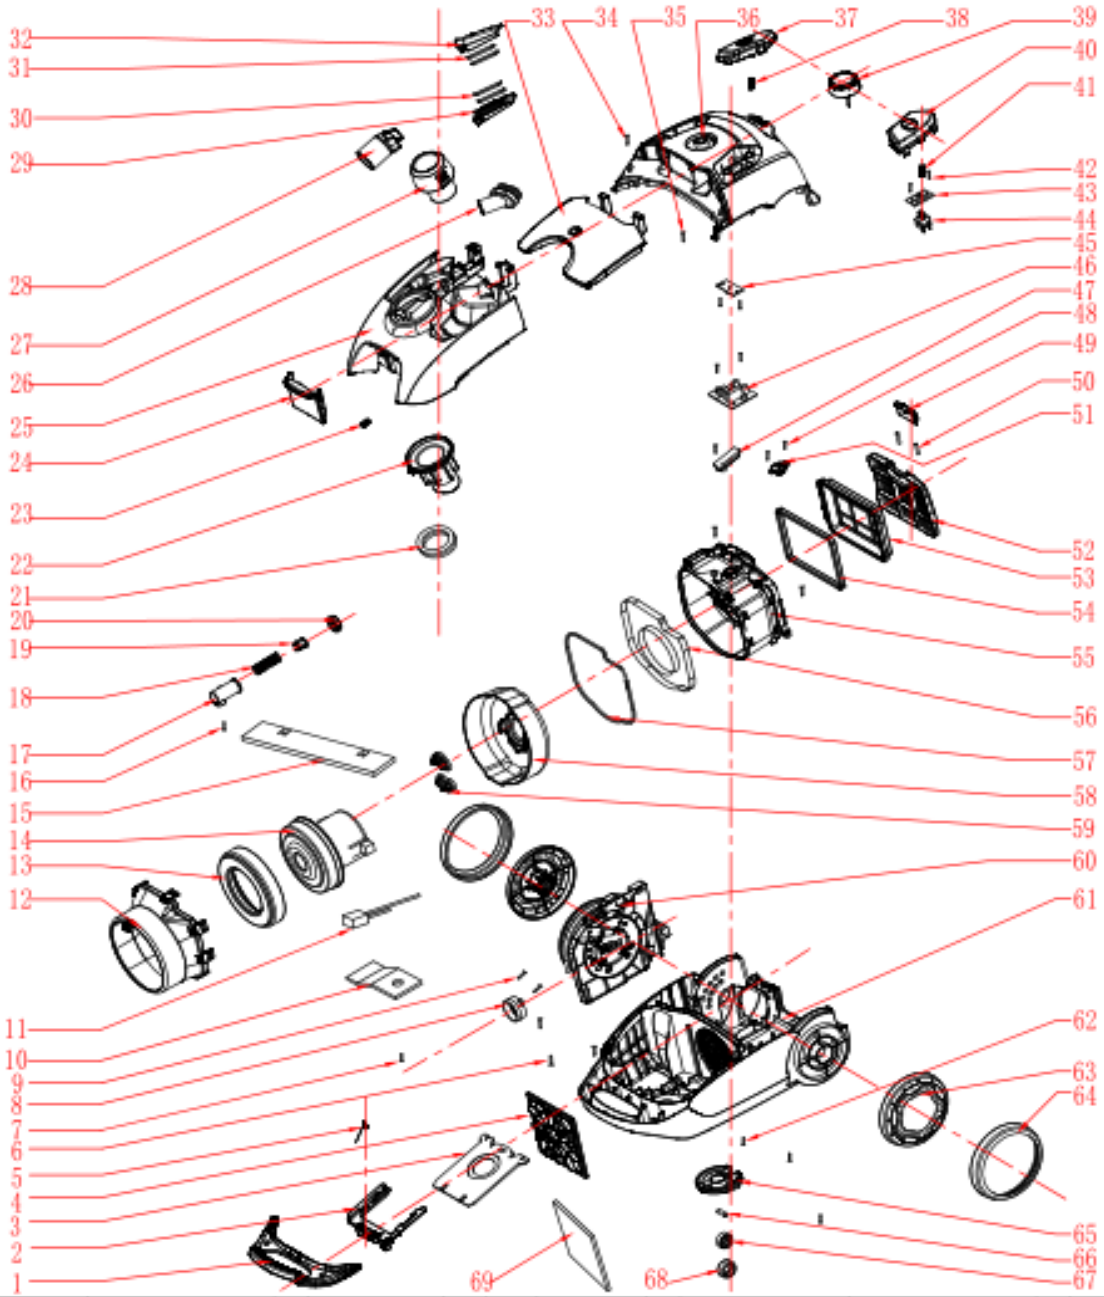

Item	PNC	ELC	Brand	Model	Market
A	900942573	00	Electrolux	ZEG6500	HOK

SAFETY WARNING

Always turn off and unplug the machine before detaching any parts.

When servicing machines, do not remove
ANY detachable parts while the machine is powered.
The reason is internal faults may cause shorts to components
that are normally at low voltage presenting a shock hazard.

Floor Care
Canister Vacuum

Electrolux SEA Pte.,Ltd.
APAC

Publication-No.
171102

Model

PNC

Ex. View Drawing Housing, Motor, Filter And Parts

ZEG6500

900942573

1.地刷T-DS27.0 Hard floor nozzle

2.地刷BANO1.2(不带锁扣) BANO 1.2 Basic nozzle

3.伸缩管(镀铬)T-SG9.0A1 metal telescopic tube

4.手柄组件T-SB10.0C Handle Assy

5.软管RZ190.0B Hose Assy

PNC
900942573

ELC
00

Brand
Electrolux